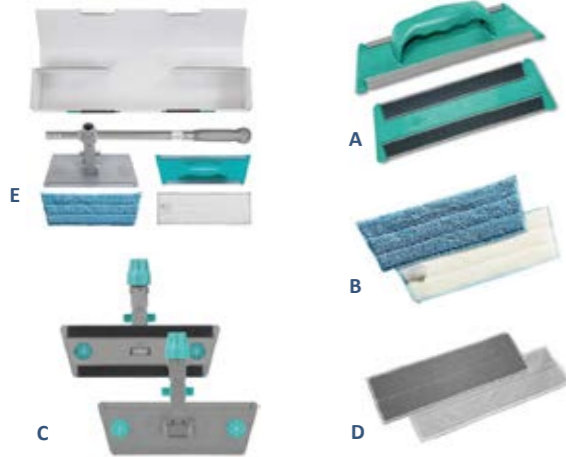

HEAVY DUTY BRUSHES

ORDER CODE	DESCRIPTION	PACKED
CLEAN-AID-20	Heavy Duty General Purpose Brush - Blue	1 x Pack
CLEAN-AID-21	Heavy Duty General Purpose Brush - Green	1 x Pack
CLEAN-AID-22	Heavy Duty General Purpose Brush - Red	1 x Pack
CLEAN-AID-23	Heavy Duty General Purpose Brush - Yellow	1 x Pack

Available in 12", 14" & 18"

Available in 10" & 14"

WINDOW CLEANING

ORDER CODE	DESCRIPTION	PACKED
CLEAN-WID-01	Full Window Cleaning Set, 7 Piece Kit	1 x Pack
CLEAN-WID-02	12" Stainless Steel Window Wiper Squeegee	1 x Pack
CLEAN-WID-03	14" Stainless Steel Window Wiper Squeegee	1 x Pack
CLEAN-WID-04	18" Stainless Steel Window Wiper Squeegee	1 x Pack
CLEAN-WID-05	10" T Bar Window Washer Applicator	1 x Pack
CLEAN-WID-06	14" T Bar Window Washer Applicator	1 x Pack
CLEAN-WID-10	Long Reach Water Fed Car Wash Brush	1 x Pack

WINDOW CLEANING KIT

ORDER CODE	DESCRIPTION	PACKED
A CLEAN-GLASS-01	Glass Clean Frame 80x300mm	1 x Pack
B CLEAN-GLASS-02	General Purpose Blue Mini Mop 110x300mm	1 x Pack
C CLEAN-GLASS-03	Polypropylene frame with velcro system	1 x Pack
D CLEAN-GLASS-04	General Purpose Glass Mini Mop	1 x Pack
E CLEAN-GLASS-09	Glass Clean Kit Pro 1 Kit	1 x Pack

TELESCOPIC HANDLES

ORDER CODE	DESCRIPTION	PACKED
CLEAN-GLASS-05	Aluminium Telescopic Handle Green	1 x Pack
CLEAN-GLASS-06	Aluminium Telescopic Handle Blue	1 x Pack
CLEAN-GLASS-07	Aluminium Telescopic Handle Red	1 x Pack
CLEAN-GLASS-08	Aluminium Telescopic Handle Yellow	1 x Pack

CLEANING DUSTERS