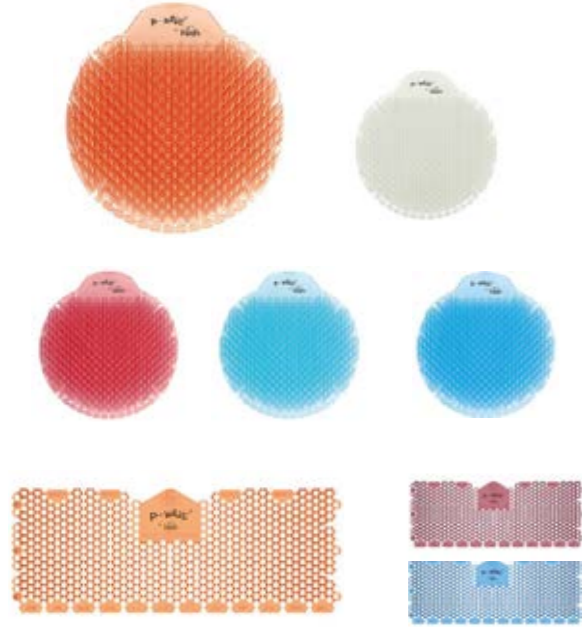

CLEANING AGENTS

WASHROOM SCREENS

ORDER CODE	DESCRIPTION	PACKED
CLEAN-PWAVE-01A	Biodegradable 30 Day Urinal Screens Honeysuckle	10 x Pack
CLEAN-PWAVE-01B	Biodegradable 30 Day Urinal Screens Mango	10 x Pack
CLEAN-PWAVE-01C	Biodegradable 30 Day Urinal Screens Spiced Apple	10 x Pack
CLEAN-PWAVE-01D	Biodegradable 30 Day Urinal Screens Ocean Mist	10 x Pack
CLEAN-PWAVE-01E	Biodegradable 30 Day Urinal Screens Cotton Blossom	10 x Pack
CLEAN-PWAVE-02A	Biodegradable Trough Urinal Screen Mango	6 x Pack
CLEAN-PWAVE-02B	Biodegradable Trough Urinal Screen Spiced Apple	6 x Pack
CLEAN-PWAVE-02C	Biodegradable Trough Urinal Screen Ocean Mist	6 x Pack