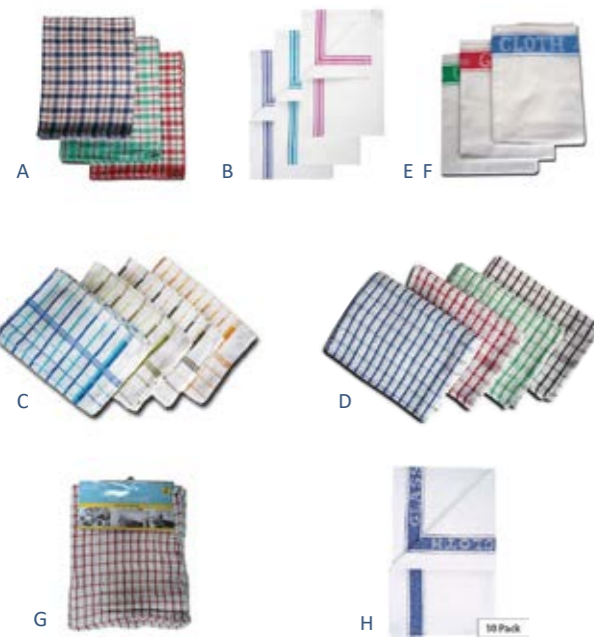

TEA & BAR TOWELS

Protect and add sparkle to all your glassware with this specially designed cotton glass cloth. The soft cotton cloth is highly absorbent and prevents scratches on glassware.

ORDER CODE	DESCRIPTION	PACKED
CLOTH-TOW-01A	Tea Towels Check Design 430mm x 680mm	10 x Pack
CLOTH-TOW-02A	Cotton Tea Towels 480mm x 710mm	10 x Pack
CLOTH-TOW-03A	Terry Check Tea Towel 460mm x 680mm	10 x Pack
CLOTH-TOW-04A	Premium Terry Check Tea Towel 460mm x 710mm	10 x Pack
CLOTH-TOW-05A	Linen Glass Cloths 510 x 760mm	5 x Pack
CLOTH-TOW-06A	Cotton Glass Cloths 510 x 760mm	10 x Pack
CLOTH-TOW-08A	Check Tea Towel Assorted Coloured	3 x Pack
CLOTH-TOW-20A	Cotton Glass Cloths 500 x 760mm	10 x Pack

WEB Please check our website to see full range.

DISH CLOTHS - STOCKINETTE

TEXTILE DISH CLOTHS- CHOOSE COLOUR ONLINE

ORDER CODE	DESCRIPTION	PACKED
CLOTH-DISH-01A	Dish Cloths 300 x 400mm Blue + Colours	10 x Pack
CLOTH-DISH-10A	White Only Dish Cloths 300 x 400mm	10 x Pack
CLOTH-DISH-11A	Samson Large Dish Cloths 300 x 350mm	5 x Pack

STOCKINETTE CLOTHS - CHOOSE COLOUR ONLINE

ORDER CODE	DESCRIPTION	PACKED
CLOTH-DISH-06A	Stockinette Cloth 300 x 400mm Blue + Colours	10 x Pack

STOCKINETTE ROLLS - CHOOSE COLOUR ONLINE

ORDER CODE	DESCRIPTION	PACKED
CLOTH-ROLL-01B	Stockinette Roll 300m x 11.50m Blue + Colours	1 x Pack
CLOTH-ROLL-01A	Stockinette Roll 300m x 10.79m White Only	1 x Pack

HYGIENE DISH CLOTHS - CHOOSE COLOUR ONLINE

ORDER CODE	DESCRIPTION	PACKED
CLOTH-DISH-12A	Hygiene Dish Cloths 400 x 340mm Blue/White	10 x Pack
CLOTH-DISH-12B	Hygiene Dish Cloths 400 x 340mm Red/White	10 x Pack

DUSTER CLOTHS